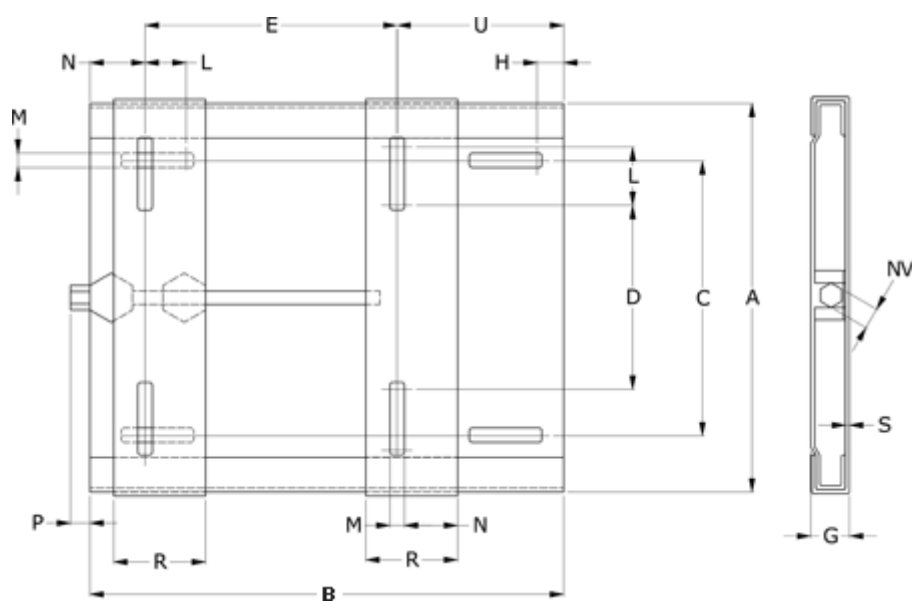

Article number: 420511090160
Description: Motorbase SL00430
for motorsize 90/160

Measures

A = 282	M = 12.5
B = 430	N = 27
C = 165	NV = 22
D = 90	P = 30
E = 132	R = 95
G = 40	S = 4
H = 29	U = 271
L = 62	